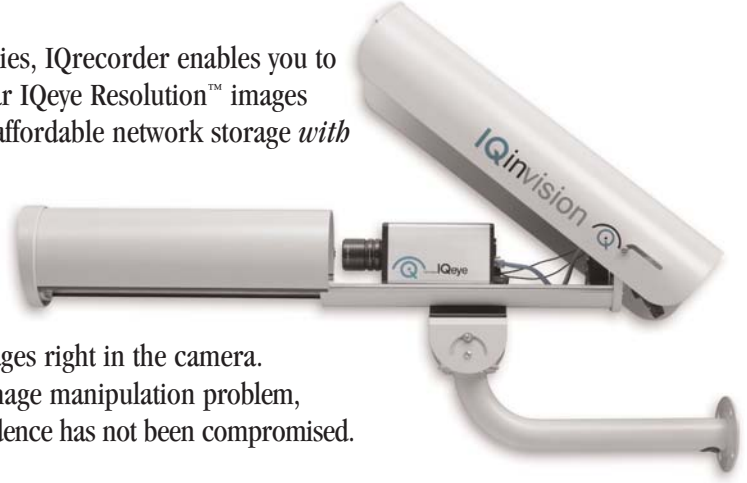

MODEL NUMBER	DESCRIPTION
IQ301	1.3 Mpix DPTZ Smart Network Camera
IQ301m	1.3 Mpix DPTZ Smart Network Camera, Monochrome
IQ301w	1.3 Mpix DPTZ Smart Network Camera with PC Card Slot for on-camera storage
IQ302	2.0 Mpix DPTZ Smart Network Camera
IQ302w	2.0 Mpix DPTZ Smart Network Camera with PC Card Slot for on-camera storage
IQ303	3.1 Mpix DPTZ Smart Network Camera
IQ303w	3.1 Mpix DPTZ Smart Network Camera with PC Card Slot for on-camera storage
IQerw1PQX1	2.0 Mpix On-Camera Event Recording System with IP65 POE Outdoor Housing and Mount
IQers	2.0 Mpix Network Camera with IP65 POE Outdoor Housing and Mount
IQSDKSW	IQ300 Series Software Developers Kit - <i>Not for resale, consult factory</i>
IQNITELTESW	Low-Light Exposure Control Software
IQPEOPLECSW	IQ300 Series People Counting Software
IQFASTBOTSW	IQ300 Series Fast Boot Software

When you can't afford to miss a thing.

IQinvision
www.iqeye.com

3005 S. El Camino Real
San Clemente, CA 92672 USA
phone +1.949.369.8100
fax +1.949.369.8105