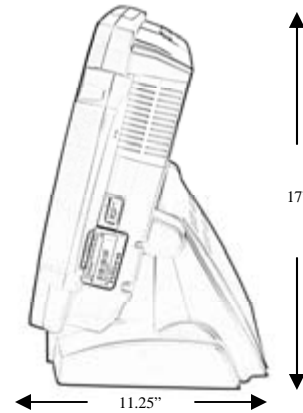

FEATURES

Processor	2GHz Celeron or 3GHz Pentium IV (model specific)
Bios	Phoenix/Award
Memory	256MB or 512MB (model specific)
Network	10/100Base T
Hard Drive	80GB
Drive	DVD/CDRW (not available on RAID model)
MSR	3-Track
Operating System	Microsoft WEPOS or XP Pro (model specific)
Connectivity	4 Serial RJ45 female (RS232/485/422)
	1 Parallel
	1 VGA
	2 USB
	2 12V USB
	1 24V USB
	1 Network
	1 PS/2 keyboard
	2 Cash drawer
	Speaker out / mic. in

PHYSICAL

WEIGHT	25.8 lbs
DIMENSION (WxDxH)	17" (W) x 11.25" (D) x 17" (H)
COLOR	Black
LCD Display	15" Active 1024 x 768
Touch Sensor	Resistive
Housing	Rugged spill resistant ABS

ELECTRICAL

Power Supply	External Adapter 100-240v 78 watts
--------------	------------------------------------